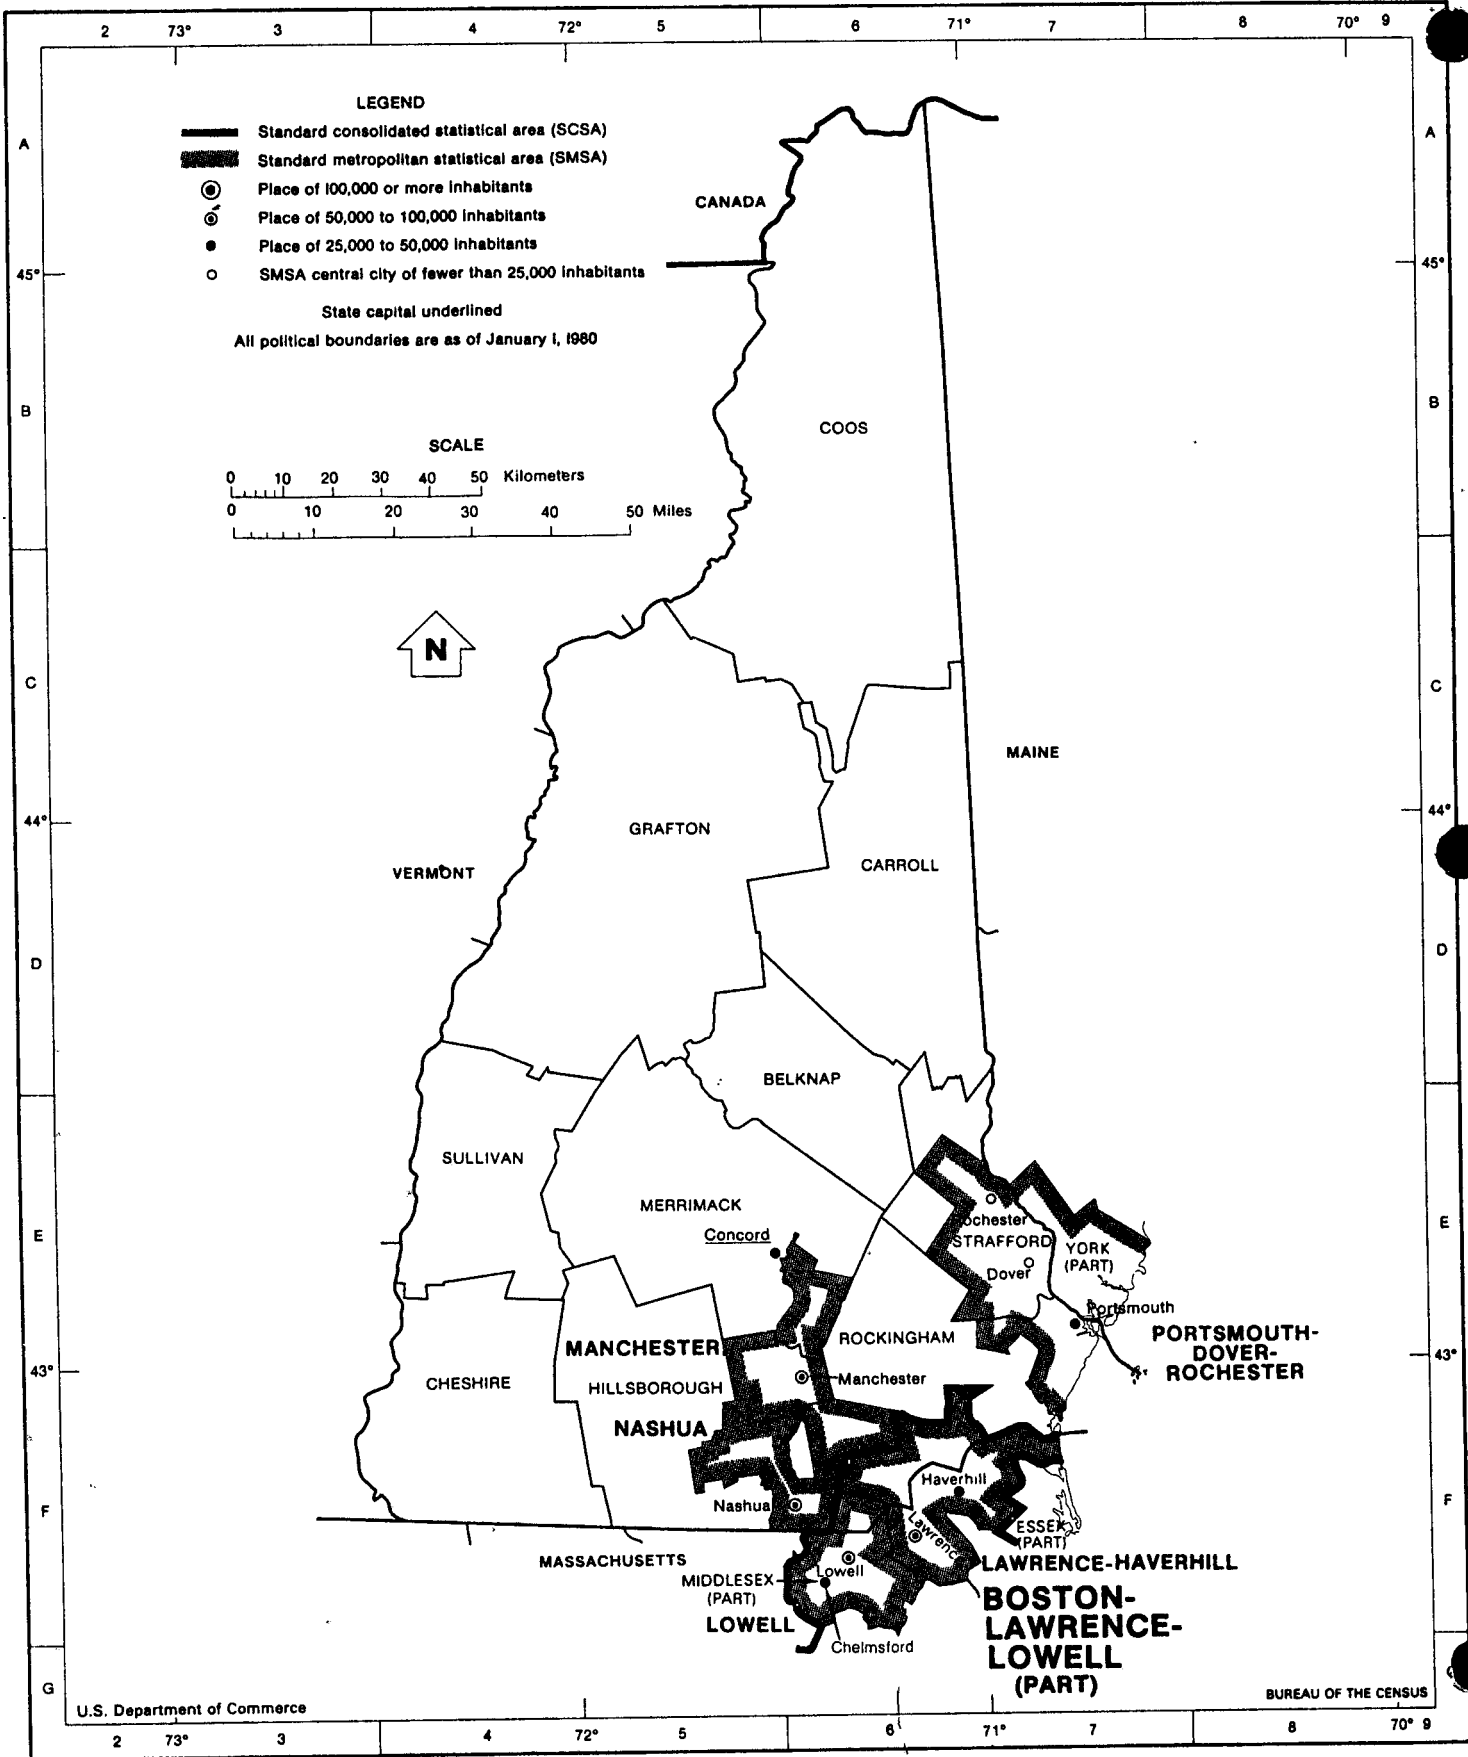

NEW HAMPSHIRE

MINOR CIVIL DIVISIONS

The primary divisions of the counties of New Hampshire are the towns. However, in Carroll County there is one location, and in Coos County there are grants, purchases, locations, townships, in addition to the towns. The cities are primary divisions of the counties. There are no secondary divisions in New Hampshire. Many New Hampshire town governments serve heavily populated areas and perform functions ordinarily associated elsewhere with municipal governments. Cities exist outside the area of any town.

MUNICIPALITIES

Municipal governments in New Hampshire are the cities. They are established by special acts of the legislature and, in addition to usual municipal functions, they have responsibility for services handled in other parts of the State by town governments.

NEW HAMPSHIRE

County	Map Ref
Belknap	D-6
Carroll	D-6
Cheshire	F-4
Coos	B-6
Grafton	D-5
Hillsborough	F-5
Merrimack	E-5
Rockingham	F-6
Strafford	E-6
Sullivan	E-4