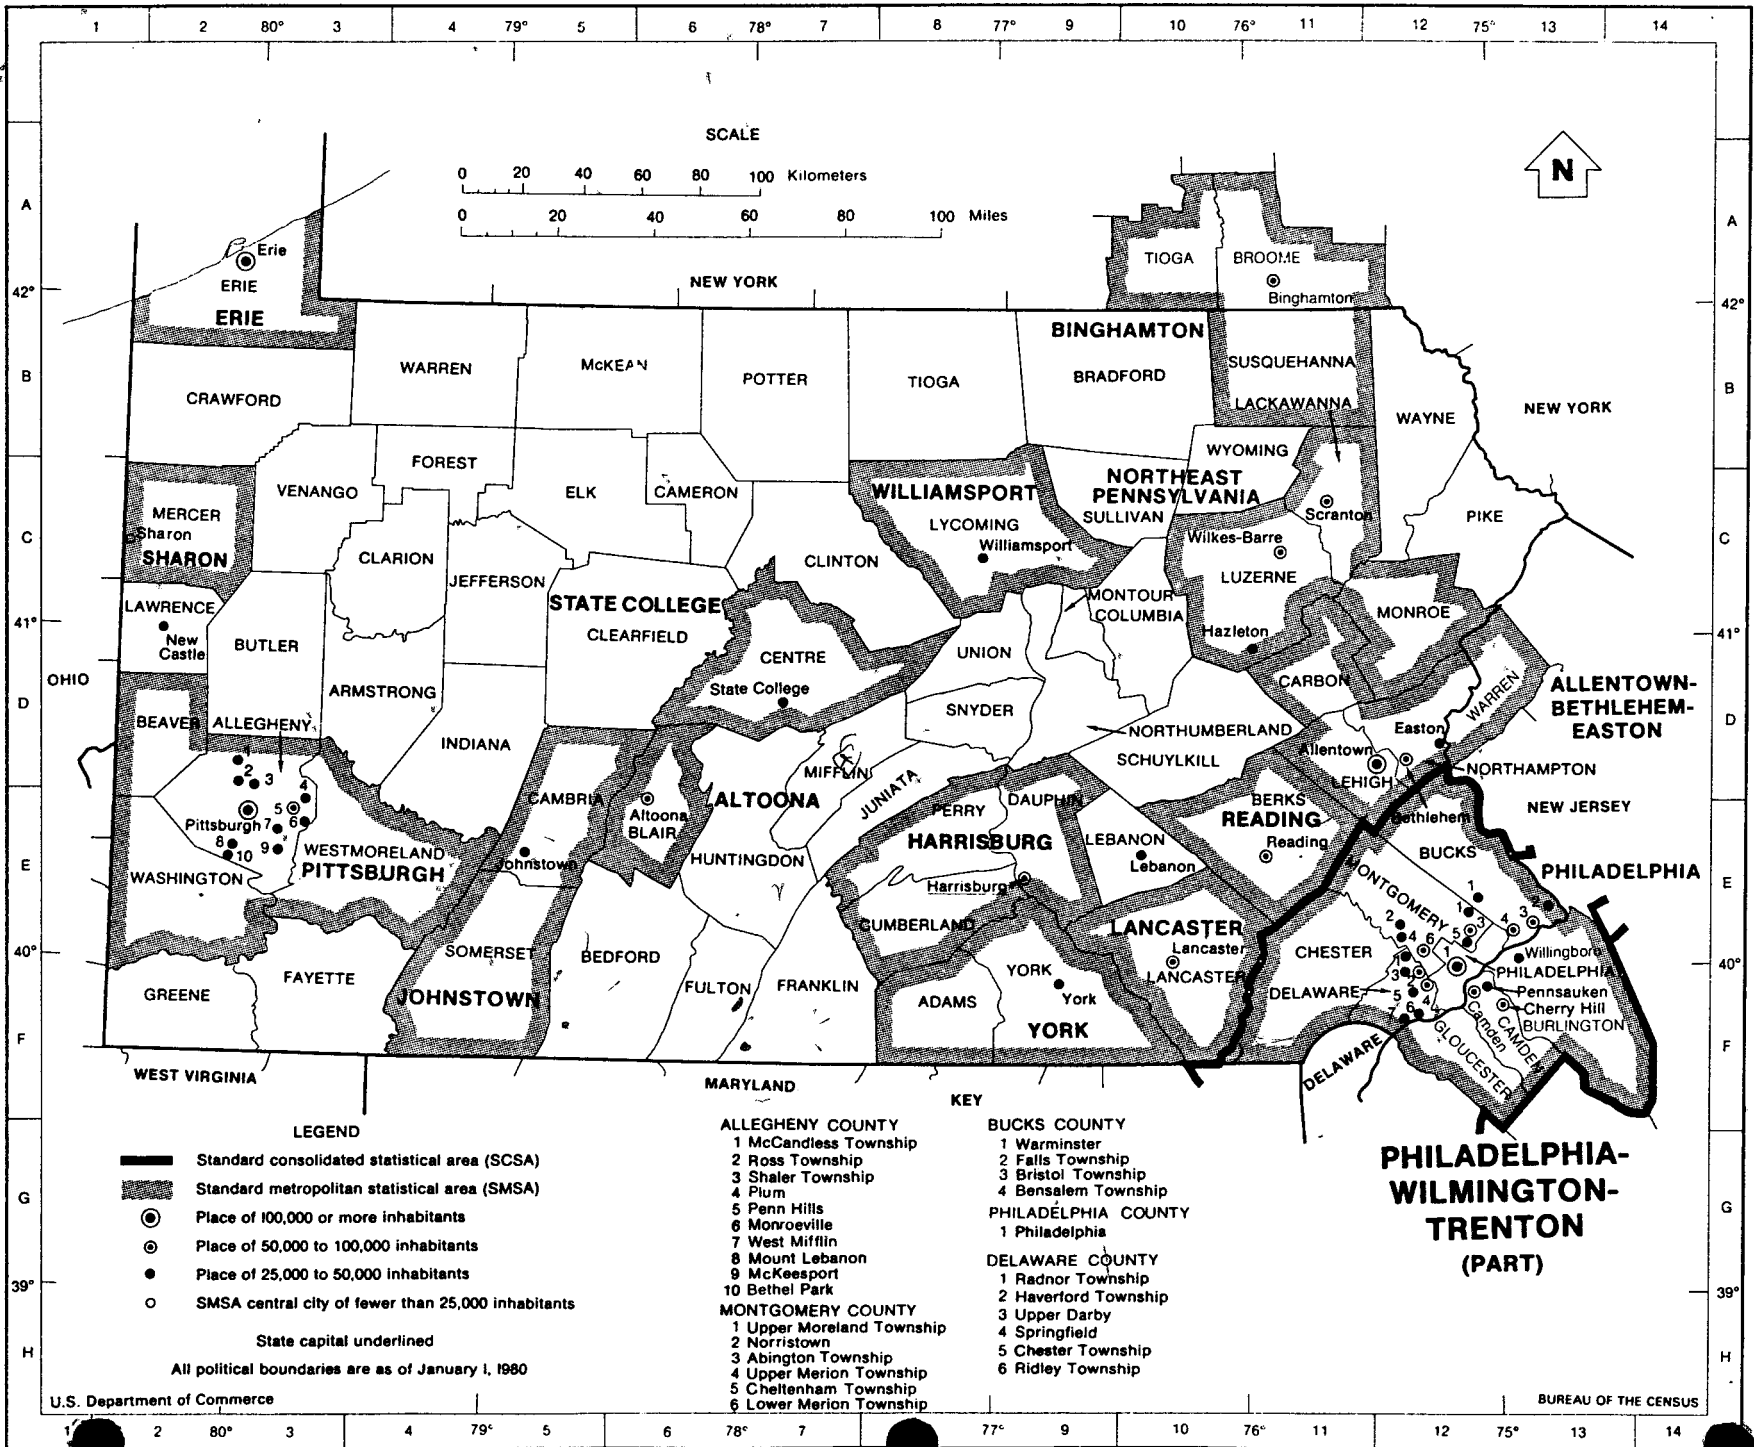

1. **LEGEND**
2. Standard consolidated statistical area (SCSA)
   - ▨ Standard metropolitan statistical area (SMSA)
   - ⊙ Place of 100,000 or more inhabitants
   - ⊙ Place of 50,000 to 100,000 inhabitants
   - Place of 25,000 to 50,000 inhabitants
   - SMSA central city of fewer than 25,000 inhabitants

State capital underlined
All political boundaries are as of January 1, 1980

U.S. Department of Commerce

1. **ALLEGHENY COUNTY**
1. 1 McCandless Township
  2. 2 Ross Township
  3. 3 Shaler Township
  4. 4 Plum
  5. 5 Penn Hills
  6. 6 Monroeville
  7. 7 West Mifflin
  8. 8 Mount Lebanon
  9. 9 McKeesport
  10. 10 Bethel Park
3. **MONTGOMERY COUNTY**
1. 1 Upper Moreland Township
  2. 2 Norristown
  3. 3 Abington Township
  4. 4 Upper Merion Township
  5. 5 Cheltenham Township
  6. 6 Lower Merion Township

1. **BUCKS COUNTY**
1. 1 Warminster
  2. 2 Falls Township
  3. 3 Bristol Township
  4. 4 Bensalem Township
3. **PHILADELPHIA COUNTY**
1. 1 Philadelphia
5. **DELAWARE COUNTY**
1. 1 Radnor Township
  2. 2 Havertford Township
  3. 3 Upper Darby
  4. 4 Springfield
  5. 5 Chester Township
  6. 6 Ridley Township

**PHILADELPHIA-
WILMINGTON-
TRENTON
(PART)**

BUREAU OF THE CENSUS