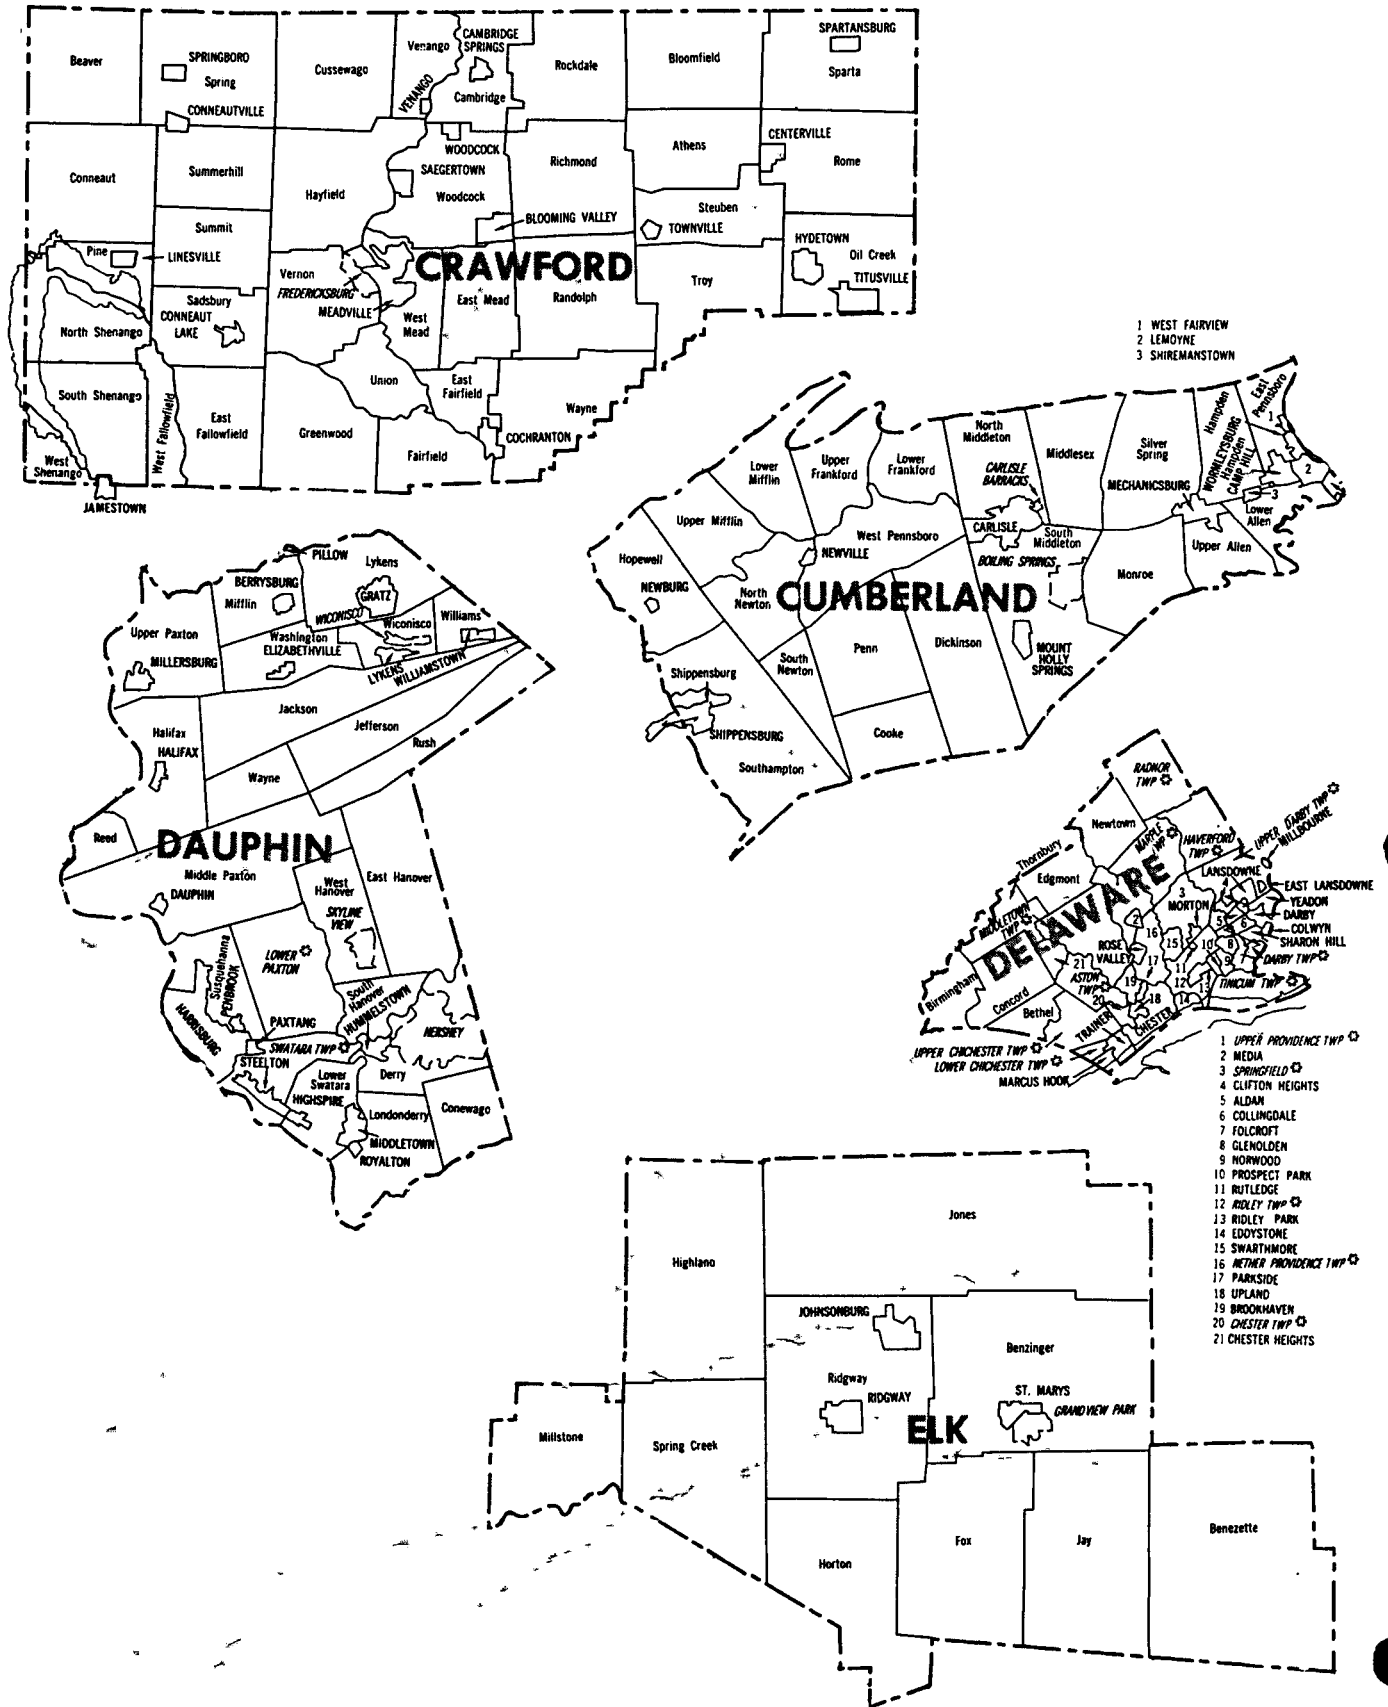

State capital underlined
 All political boundaries are as of January 1, 1980

U.S. Department of Commerce

- ALLEGHENY COUNTY**
- 1 McCandless Township
 - 2 Ross Township
 - 3 Shaler Township
 - 4 Plum
 - 5 Penn Hills
 - 6 Monroeville
 - 7 West Mifflin
 - 8 Mount Lebanon
 - 9 McKeesport
 - 10 Bethel Park
- MONTGOMERY COUNTY**
- 1 Upper Moreland Township
 - 2 Norristown
 - 3 Abington Township
 - 4 Upper Merion Township
 - 5 Cheltenham Township
 - 6 Lower Merion Township

- | | | | |
|---------------------|--------------------|----------------------|-------------------|
| 1 LEETSDALE | 15 BELLEVUE | 29 RANKIN | 43 ROSSLYN FARMS |
| 2 LEFT TWP | 16 McKEES ROCKS | 30 WHITAKER | 44 CARNEGIE |
| 3 EDGEWORTH | 17 MILLVALE | 31 MUNHALL | 45 HEIDELBERG |
| 4 SEWICKLEY | 18 SHARPSBURG | 32 HOMESTEAD | 46 MOUNT LEBANON |
| 5 OSBORNE | 19 WILKINSBURG | 33 WEST HOMESTEAD | 47 DRAVOSBURG |
| 6 CORAOPOLIS | 20 FOREST HILLS | 34 BRENTWOOD | 48 DUQUESNE |
| 7 HAYSVILLE | 21 BRADDOCK HILLS | 35 CASTLE SHANNON | 49 McKEESPORT |
| 8 Aleppo | 22 CHALFANT | 36 BALDWIN TWP | 50 VERSAILLES |
| 9 GLENFIELD | 23 TURTLE CREEK | 37 DORNONT | 51 LIBERTY |
| 10 ALBUCK TWP | 24 WILMERDING | 38 GREEN TREE | 52 PORT VUE |
| 11 EMSWORTH | 25 EAST McKEESPORT | 39 CRAFTON | 53 GLASSPORT |
| 12 BEN AVON | 26 EAST PITTSBURGH | 40 INGRAM | 54 PLEASANT HILLS |
| 13 BEN AVON HEIGHTS | 27 NORTH BRADDOCK | 41 THORNBURG | |
| 14 AVALON | 28 BRADDOCK | 42 PENNSBURG VILLAGE | |

- 1 SUMMERHILL
- 2 EHRENFELD
- 3 SOUTH FORK
- 4 FRANKLIN
- 5 EAST CONEMAUGH
- 6 JOHNSTOWN
- 7 BROWNSTOWN
- 8 DAISYTOWN
- 9 DALE
- 10 SOUTHMONTH
- 11 ELM
- 12 FERDALE
- 13 LORAIN

1 COPLAY
2 CATASAUQUA
3 FULLERTON

- 1 West Pottsgrove
- 2 COLLEGEVILLE
- 3 NORTH WALES
- 4 AMBLER
- 5 EAST NORRITON
- 6 TROOPER
- 7 WEST NORRITON
- 8 NORRISTOWN
- 9 BRIDGEPORT
- 10 CONSHOHOCKEN
- 11 WEST CONSHOHOCKEN