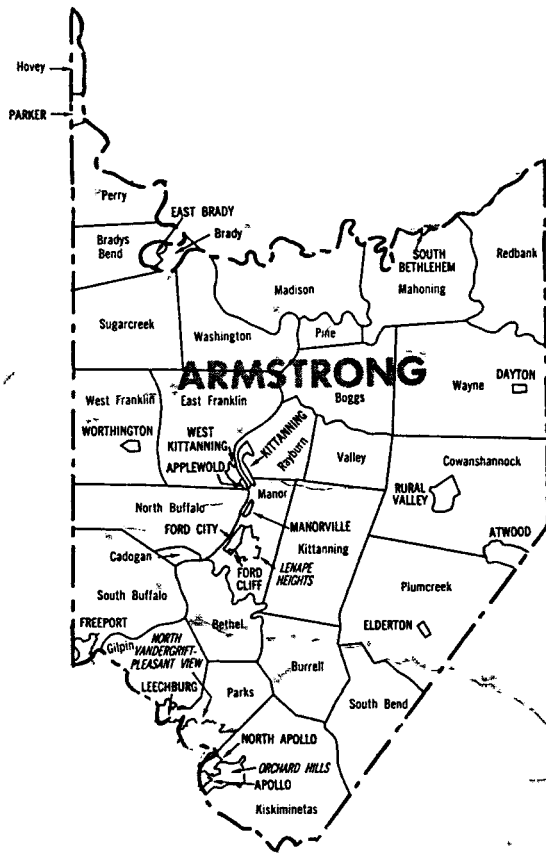

1 LEETSDALE	15 BELLEVUE	29 RANKIN	43 ROSSLYN FARMS
2 LEFT TWP	16 McKEES ROCKS	30 WHITAKER	44 CARNEGIE
3 EDGEWORTH	17 MILLVALE	31 MUNHALL	45 HEIDELBERG
4 SEWICKLEY	18 SHARPSBURG	32 HOMESTEAD	46 MOUNT LEBANON
5 OSBORNE	19 WILKINSBURG	33 WEST HOMESTEAD	47 DRAVOSBURG
6 CORAOPOLIS	20 FOREST HILLS	34 BRENTWOOD	48 DUQUESNE
7 HAYSVILLE	21 BRADDOCK HILLS	35 CASTLE SHANNON	49 McKEESPORT
8 Aleppo	22 CHALFANT	36 BALDWIN TWP	50 VERSAILLES
9 GLENFIELD	23 TURTLE CREEK	37 DORNONT	51 LIBERTY
10 ALBUCK TWP	24 WILMERDING	38 GREEN TREE	52 PORT VUE
11 EMSWORTH	25 EAST McKEESPORT	39 CRAFTON	53 GLASSPORT
12 BEN AVON	26 EAST PITTSBURGH	40 INGRAM	54 PLEASANT HILLS
13 BEN AVON HEIGHTS	27 NORTH BRADDOCK	41 THORNBURG	
14 AVALON	28 BRADDOCK	42 PENNSBURG VILLAGE