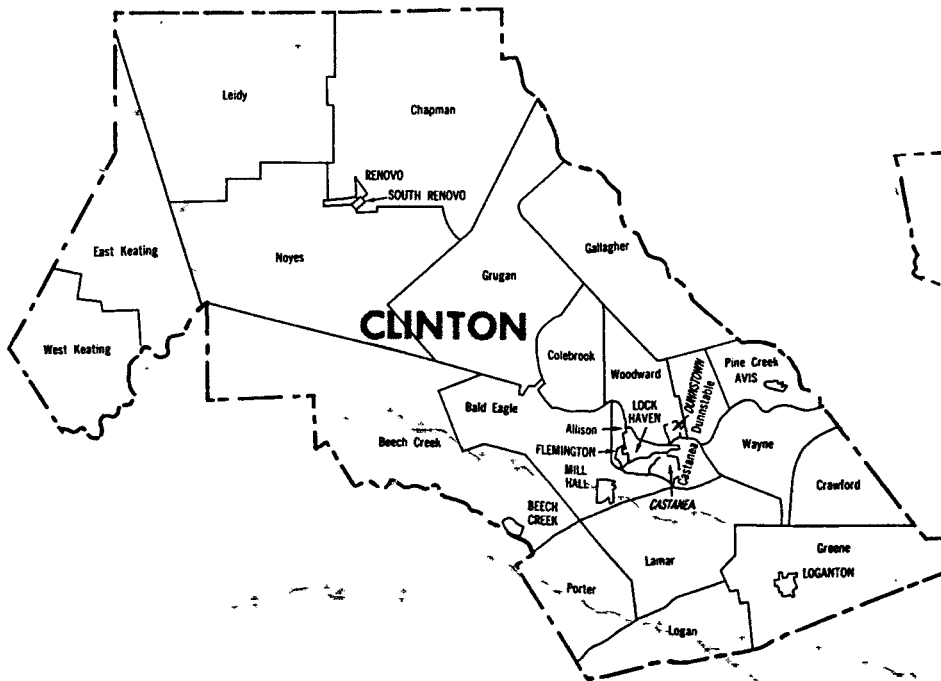

State capital underlined
 All political boundaries are as of January 1, 1980

U.S. Department of Commerce

- ALLEGHENY COUNTY**
- 1 McCandless Township
 - 2 Ross Township
 - 3 Shaler Township
 - 4 Plum
 - 5 Penn Hills
 - 6 Monroeville
 - 7 West Mifflin
 - 8 Mount Lebanon
 - 9 McKeesport
 - 10 Bethel Park
- MONTGOMERY COUNTY**
- 1 Upper Moreland Township
 - 2 Norristown
 - 3 Abington Township
 - 4 Upper Merion Township
 - 5 Cheltenham Township
 - 6 Lower Merion Township

- | | | | |
|---------------------|--------------------|----------------------|-------------------|
| 1 LEETSDALE | 15 BELLEVUE | 29 RANKIN | 43 ROSSLYN FARMS |
| 2 LEFT TWP | 16 McKEES ROCKS | 30 WHITAKER | 44 CARNEGIE |
| 3 EDGEWORTH | 17 MILLVALE | 31 MUNHALL | 45 HEIDELBERG |
| 4 SEWICKLEY | 18 SHARPSBURG | 32 HOMESTEAD | 46 MOUNT LEBANON |
| 5 OSBORNE | 19 WILKINSBURG | 33 WEST HOMESTEAD | 47 DRAVOSBURG |
| 6 CORAOPOLIS | 20 FOREST HILLS | 34 BRENTWOOD | 48 DUQUESNE |
| 7 HAYSVILLE | 21 BRADDOCK HILLS | 35 CASTLE SHANNON | 49 McKEESPORT |
| 8 Aleppo | 22 CHALFANT | 36 BALDWIN TWP | 50 VERSAILLES |
| 9 GLENFIELD | 23 TURTLE CREEK | 37 DORNONT | 51 LIBERTY |
| 10 ALBUCK TWP | 24 WILMERDING | 38 GREEN TREE | 52 PORT VUE |
| 11 EMSWORTH | 25 EAST McKEESPORT | 39 CRAFTON | 53 GLASSPORT |
| 12 BEN AVON | 26 EAST PITTSBURGH | 40 INGRAM | 54 PLEASANT HILLS |
| 13 BEN AVON HEIGHTS | 27 NORTH BRADDOCK | 41 THORNBURG | |
| 14 AVALON | 28 BRADDOCK | 42 PENNSBURG VILLAGE | |

- 1 SUMMERHILL
- 2 EHRENFELD
- 3 SOUTH FORK
- 4 FRANKLIN
- 5 EAST CONEMAUGH
- 6 JOHNSTOWN
- 7 BROWNSTOWN
- 8 DAISYTOWN
- 9 DALE
- 10 SOUTHMONTH
- 11 ELM
- 12 FERDALE
- 13 LORAIN

1 COPLAY
2 CATASAUQUA
3 FULLERTON

- 1 West Pottsgrove
- 2 COLLEGEVILLE
- 3 NORTH WALES
- 4 AMBLER
- 5 EAST NORRITON
- 6 TROOPER
- 7 WEST NORRITON
- 8 NORRISTOWN
- 9 BRIDGEPORT
- 10 CONSHOHOCKEN
- 11 WEST CONSHOHOCKEN