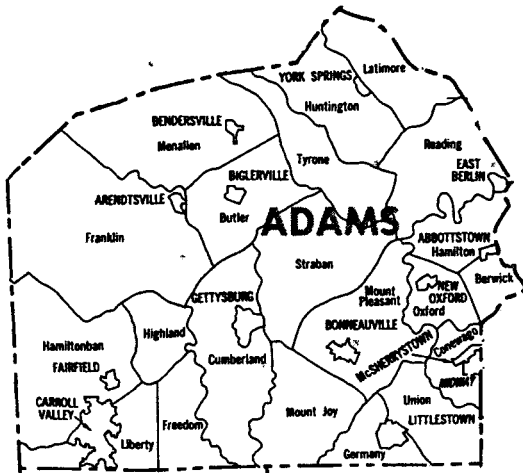

1 LEETSDALE	15 BELLEVUE	29 RANKIN	43 ROSSLYN FARMS
2 LEFT TWP	16 McKEES ROCKS	30 WHITAKER	44 CARNEGIE
3 EDGEWORTH	17 MILLVALE	31 MUNHALL	45 HEIDELBERG
4 SEWICKLEY	18 SHARPSBURG	32 HOMESTEAD	46 MOUNT LEBANON
5 OSBORNE	19 WILKINSBURG	33 WEST HOMESTEAD	47 DRAVOSBURG
6 CORAOPOLIS	20 FOREST HILLS	34 BRENTWOOD	48 DUQUESNE
7 HAYSVILLE	21 BRADDOCK HILLS	35 CASTLE SHANNON	49 McKEESPORT
8 Aleppo	22 CHALFANT	36 BALDWIN TWP	50 VERSAILLES
9 GLENFIELD	23 TURTLE CREEK	37 DORNONT	51 LIBERTY
10 ALBUCK TWP	24 WILMERDING	38 GREEN TREE	52 PORT VUE
11 EMSWORTH	25 EAST McKEESPORT	39 CRAFTON	53 GLASSPORT
12 BEN AVON	26 EAST PITTSBURGH	40 INGRAM	54 PLEASANT HILLS
13 BEN AVON HEIGHTS	27 NORTH BRADDOCK	41 THORNBURG	
14 AVALON	28 BRADDOCK	42 PENNSBURG VILLAGE