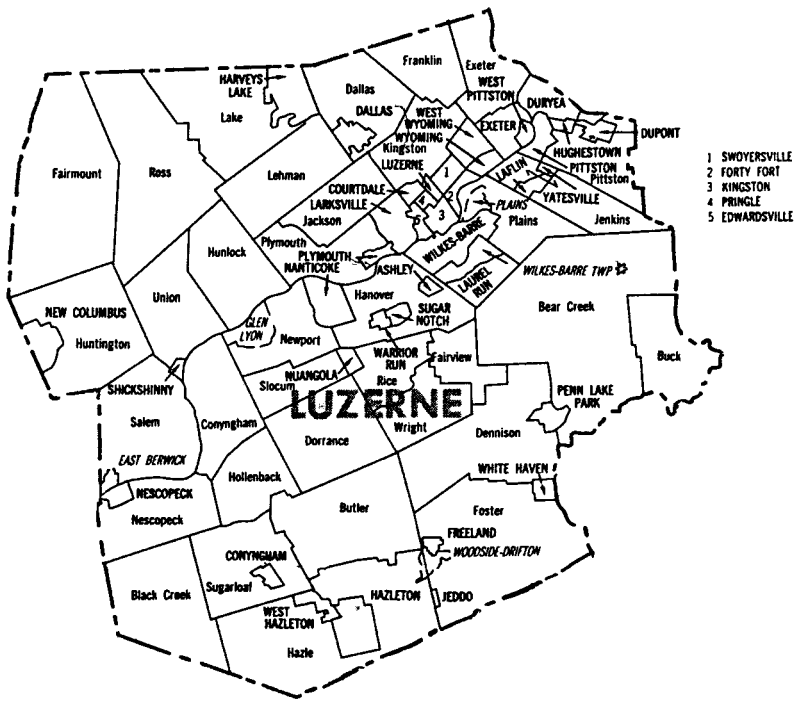

State capital underlined
 All political boundaries are as of January 1, 1980

U.S. Department of Commerce

- ALLEGHENY COUNTY**
- 1 McCandless Township
 - 2 Ross Township
 - 3 Shaler Township
 - 4 Plum
 - 5 Penn Hills
 - 6 Monroeville
 - 7 West Mifflin
 - 8 Mount Lebanon
 - 9 McKeesport
 - 10 Bethel Park
- MONTGOMERY COUNTY**
- 1 Upper Moreland Township
 - 2 Norristown
 - 3 Abington Township
 - 4 Upper Merion Township
 - 5 Cheltenham Township
 - 6 Lower Merion Township

- | | | | |
|---------------------|--------------------|----------------------|-------------------|
| 1 LEETSDALE | 15 BELLEVUE | 29 RANKIN | 43 ROSSLYN FARMS |
| 2 LEFT TWP | 16 McKEES ROCKS | 30 WHITAKER | 44 CARNEGIE |
| 3 EDGEWORTH | 17 MILLVALE | 31 MUNHALL | 45 HEIDELBERG |
| 4 SEWICKLEY | 18 SHARPSBURG | 32 HOMESTEAD | 46 MOUNT LEBANON |
| 5 OSBORNE | 19 WILKINSBURG | 33 WEST HOMESTEAD | 47 DRAVOSBURG |
| 6 CORAOPOLIS | 20 FOREST HILLS | 34 BRENTWOOD | 48 DUQUESNE |
| 7 HAYSVILLE | 21 BRADDOCK HILLS | 35 CASTLE SHANNON | 49 McKEESPORT |
| 8 Aleppo | 22 CHALFANT | 36 BALDWIN TWP | 50 VERSAILLES |
| 9 GLENFIELD | 23 TURTLE CREEK | 37 DORNONT | 51 LIBERTY |
| 10 ALBUCK TWP | 24 WILMERDING | 38 GREEN TREE | 52 PORT VUE |
| 11 EMSWORTH | 25 EAST McKEESPORT | 39 CRAFTON | 53 GLASSPORT |
| 12 BEN AVON | 26 EAST PITTSBURGH | 40 INGRAM | 54 PLEASANT HILLS |
| 13 BEN AVON HEIGHTS | 27 NORTH BRADDOCK | 41 THORNBURG | |
| 14 AVALON | 28 BRADDOCK | 42 PENNSBURG VILLAGE | |

- 1 SUMMERHILL
- 2 EHRENFELD
- 3 SOUTH FORK
- 4 FRANKLIN
- 5 EAST CONEMAUGH
- 6 JOHNSTOWN
- 7 BROWNSTOWN
- 8 DAISYTOWN
- 9 DALE
- 10 SOUTHMONTH
- 11 ELM
- 12 FERDALE
- 13 LORAIN

1 COPLAY
2 CATASAUQUA
3 FULLERTON

- 1 West Pottsgrove
- 2 COLLEGEVILLE
- 3 NORTH WALES
- 4 AMBLER
- 5 EAST NORRITON
- 6 TROOPER
- 7 WEST NORRITON
- 8 NORRISTOWN
- 9 BRIDGEPORT
- 10 CONSHOHOCKEN
- 11 WEST CONSHOHOCKEN