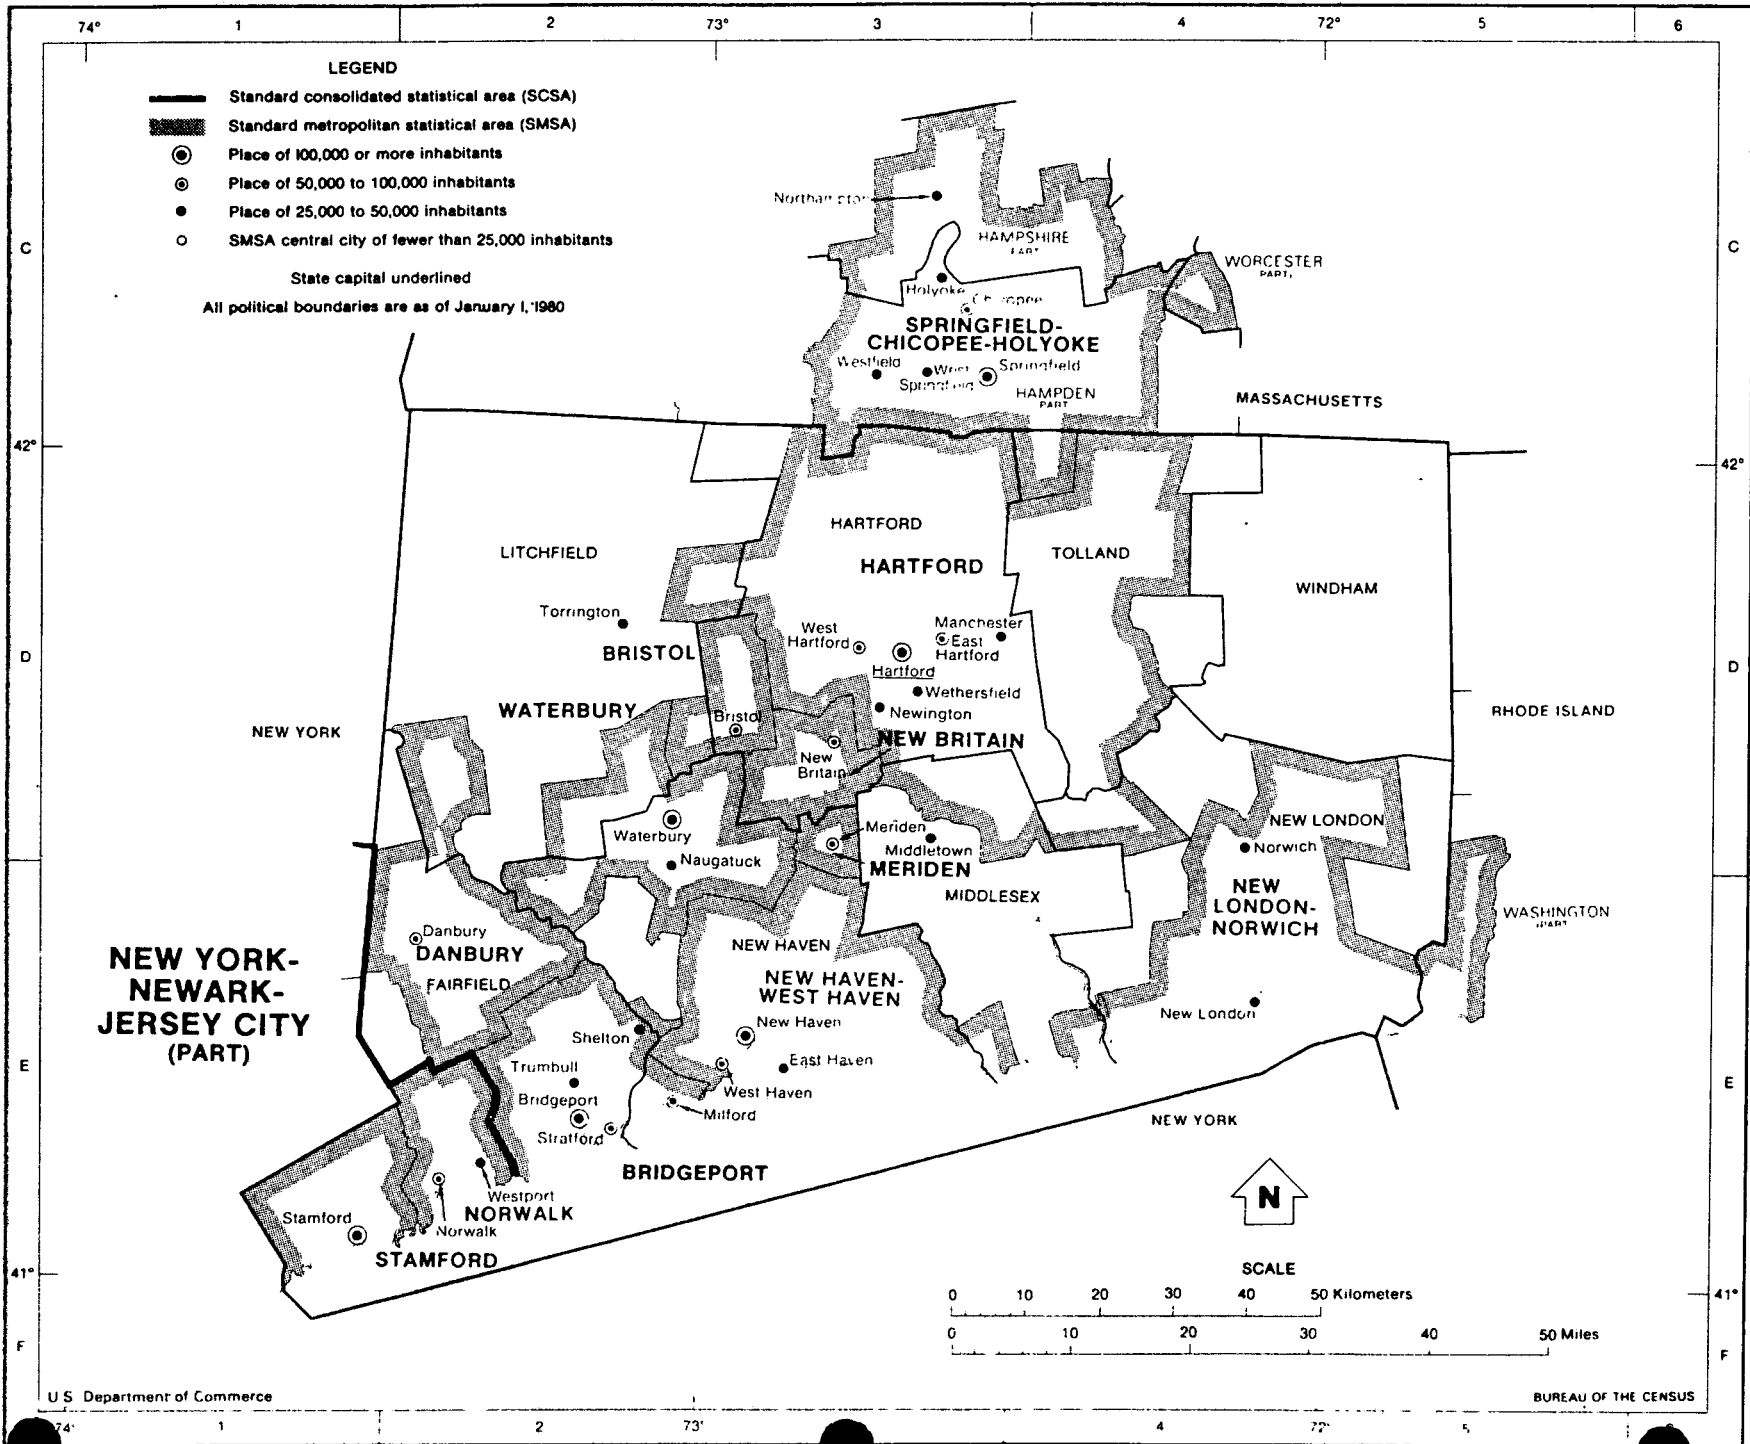

CONNECTICUT

MINOR CIVIL DIVISIONS

The primary divisions of the counties in Connecticut are the towns. The incorporated cities and boroughs in some cases form secondary subdivisions of the minor civil divisions in which they are located and in other cases are coextensive with them. In 1970, nineteen cities and one borough were coextensive with the towns in which they are located.

MUNICIPALITIES

Municipal governments in Connecticut are the cities and boroughs.

County	Map Ref
Fairfield	E-2
Hartford.....	D-3
Litchfield	D-2
Middlesex	E-3
New Haven.....	E-3
New London	E-4
Tolland.....	D-4
Windham.....	D-4